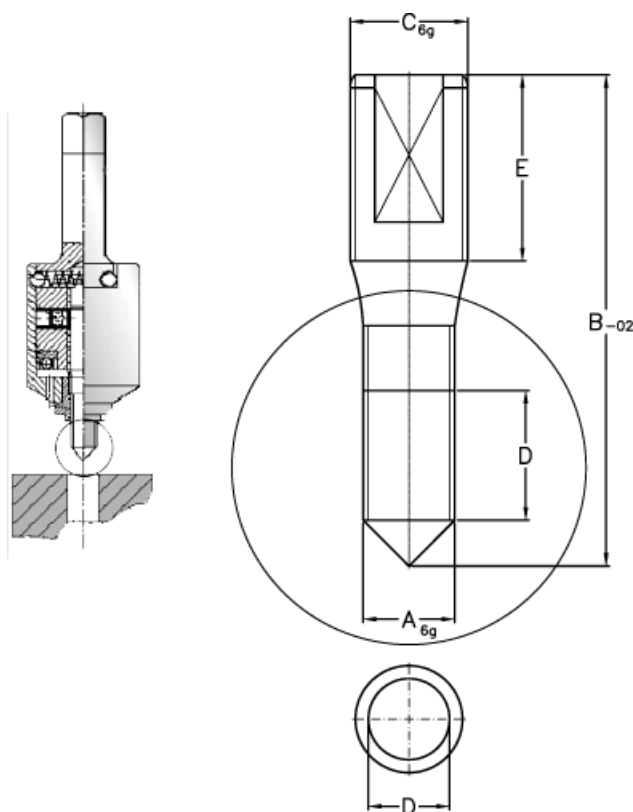

Article number: 12620000100710

Description: Threaded pin 620 000 100.710
For M10

Measures

A = M10

B = 59.5

C = M12

D = 20.8

E = 25